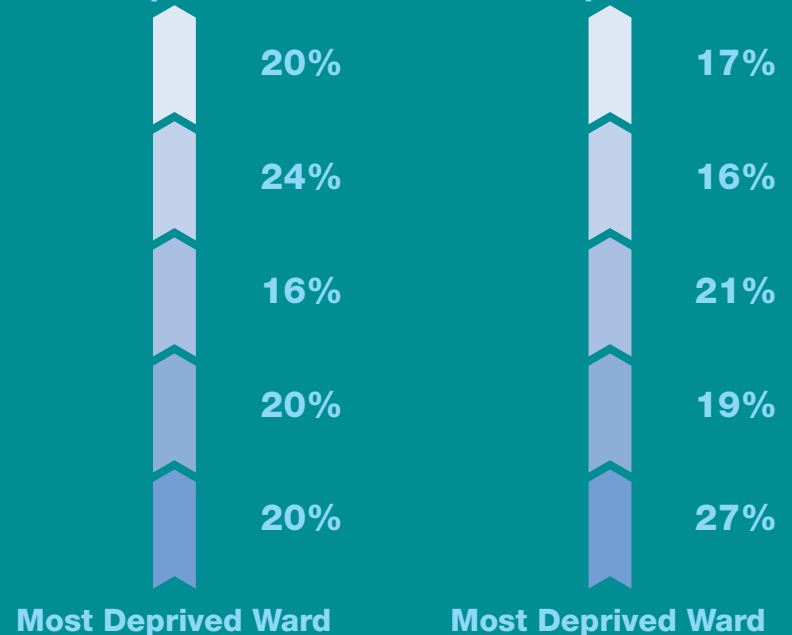

CAMPAIGNS

RECURRING ISSUES

- x6**
 - Votes at 16
 - Curriculum for Life
 - Mental Health
- x5**
 - Transport
 - Living Wage and Equal/minimum wage
- x4**
 - Work experience/getting ready for work
- x3**
 - Tackling Hate Crime/ racism & religious discrimination
- x2**
 - Bullying
 - Welcome Refugees
 - End Knife Crime
 - Climate Change

2020/21: Free University, Mental Health, Climate Emergency: Stop Plastic Pollution

DIVERSITY IN 2020

MYPS

SCHOOL, COLLEGE & YOUTH GROUPS [registered to take part in Make Your Mark]

Least Deprived Ward

Least Deprived Ward